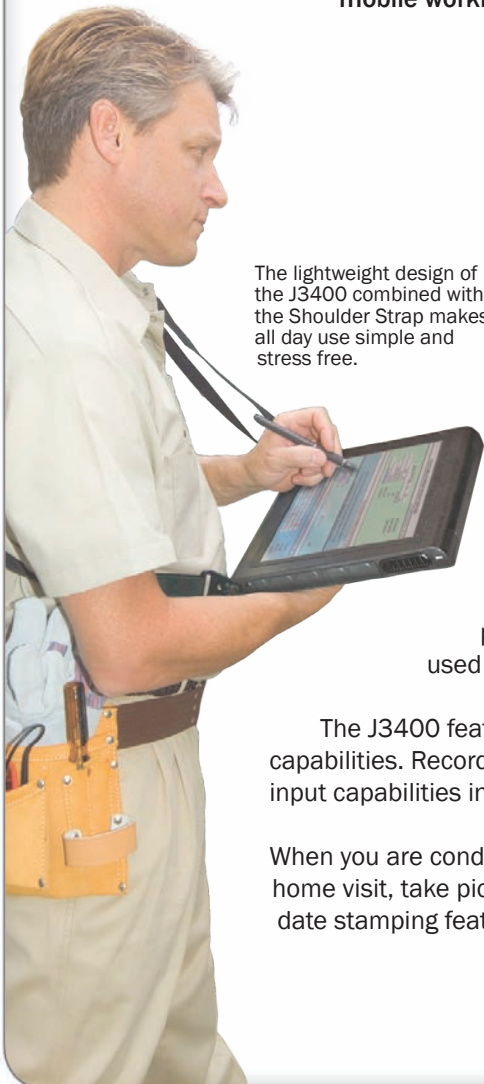

At only 1.63 kg*, the J3400 shines with the industry's brightest outdoor display. With the unique combination of Motion's View Anywhere® technology and the Hydix AFFS+ LED Backlight wide screen display, Motion offers the best outdoor display on the market with superior readability in direct sunlight. And with the dual hot-swappable battery design offering up to a full day of battery life**, this tablet PC is ready to put in some serious hours.

Easily adaptable and built tough to withstand extreme outdoor conditions, the field rugged J3400 is able to withstand a three-foot drop over concrete as well as the occasional drop. It is moisture and dust resistant, and is built with rubberized edges and port covers that provide added durability. The slip-free surface allows for an easier grip so you can prevent drops before they happen.

No matter where you take it, the J3400 is tough enough to survive outdoor elements and makes your mobile workflow easier and more productive.

The lightweight design of the J3400 combined with the Shoulder Strap makes all day use simple and stress free.